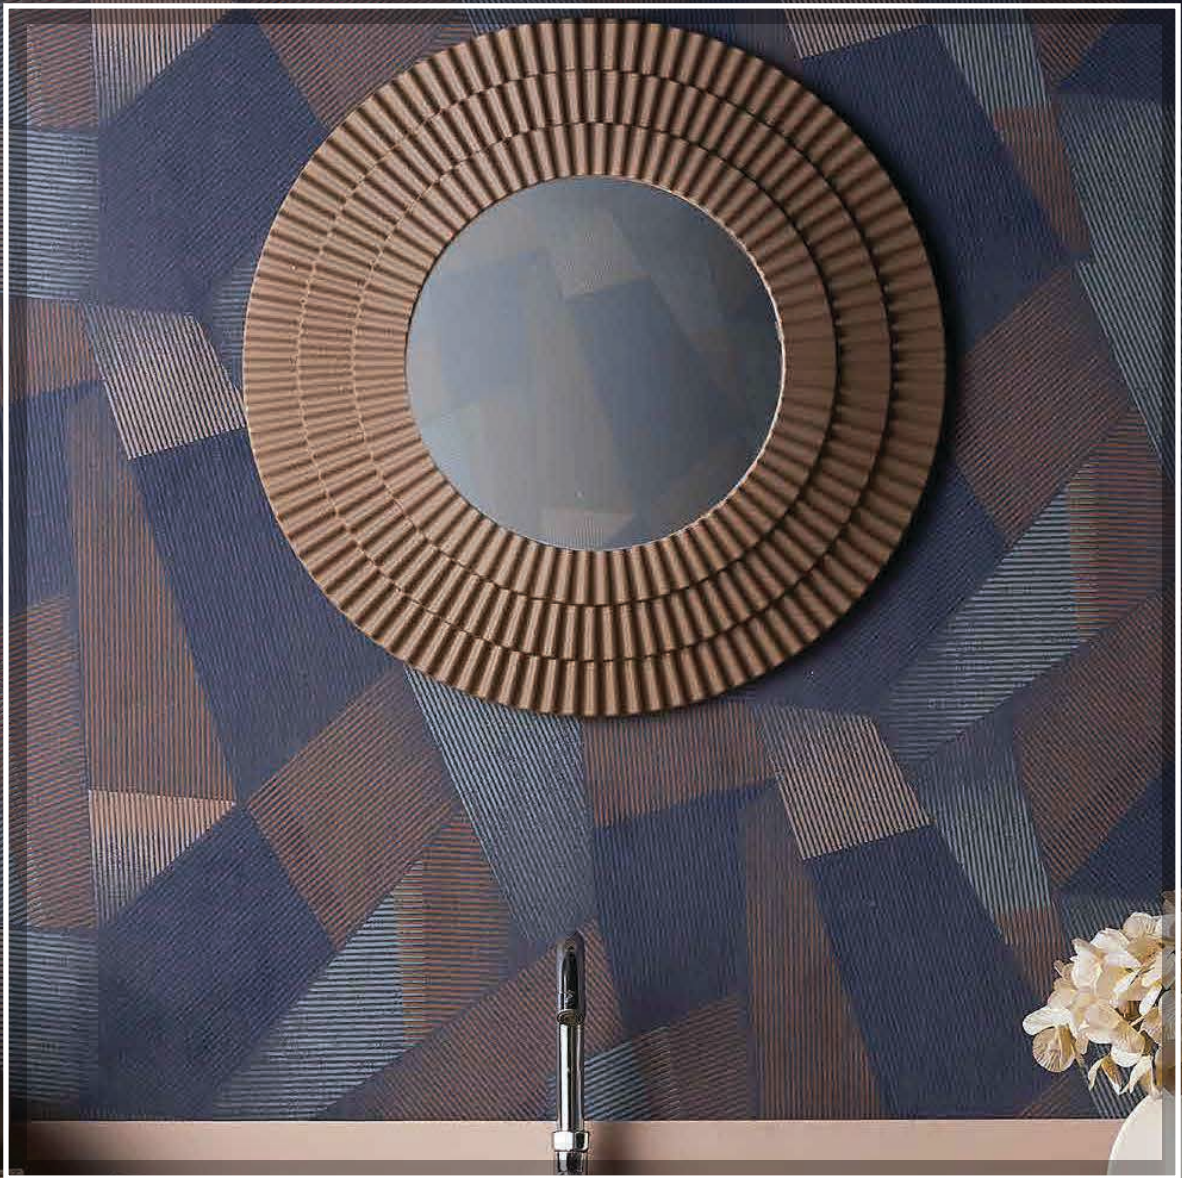

SH

CORTEX ORION - Pg 3