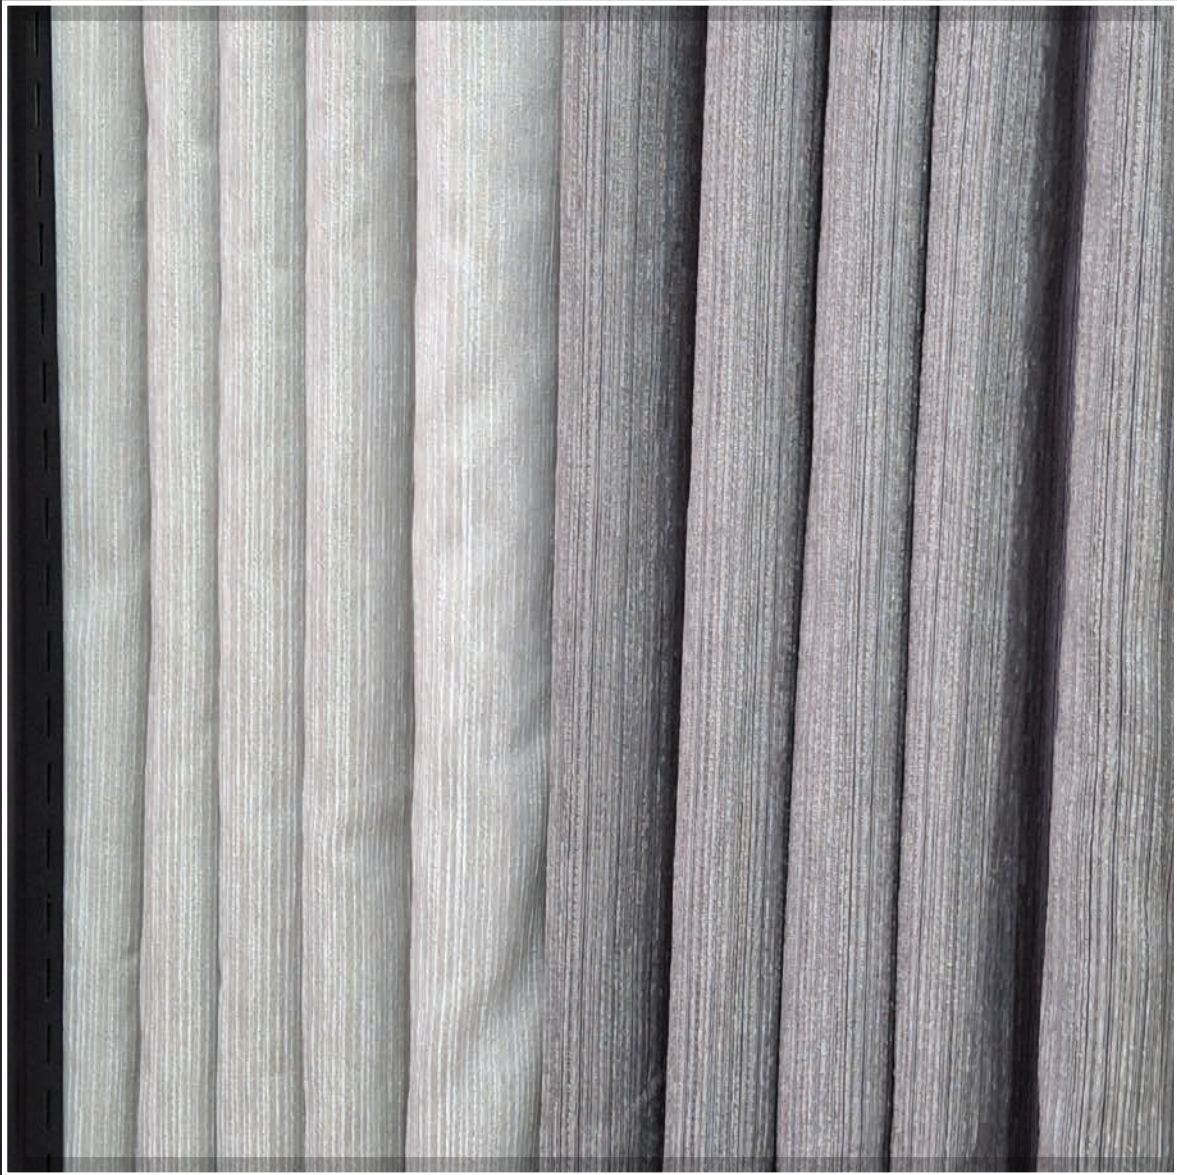

SH

HORIZON **ANGUILLA**